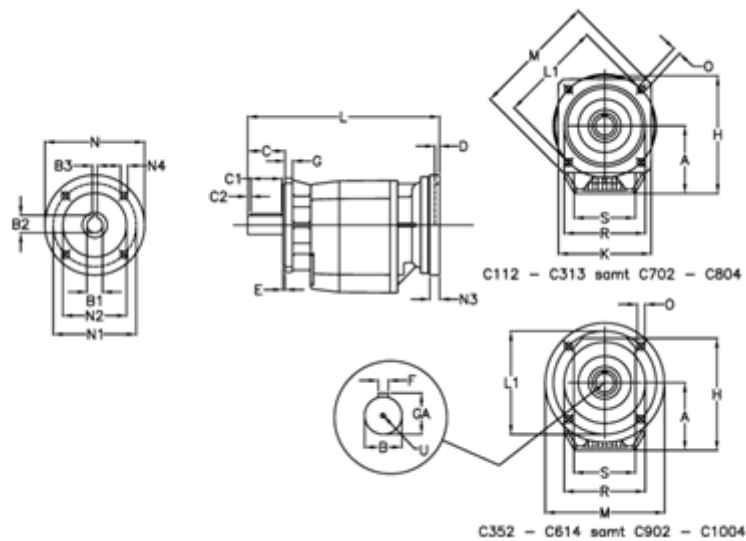

Article number: 40600708142445

Description: Helical gearbox
C703F-81,4-P112B5

Measures

A = 208.0	D = 4.5	L1 = 300	R = 262
B = 60	E = 5	M = 350	S = 250
B1 = 28	F = 18	N = 250	U = M20x42
B2 = 31.3	G = 17	N1 = 215	
B3 = 8	GA = 64.0	N2 = 180	
C = 120	H = 358.0	N3 = 0	
C1 = 90	K = 300	N4 = M12x16	
C2 = 15	L = 483.0	O = 18.0	